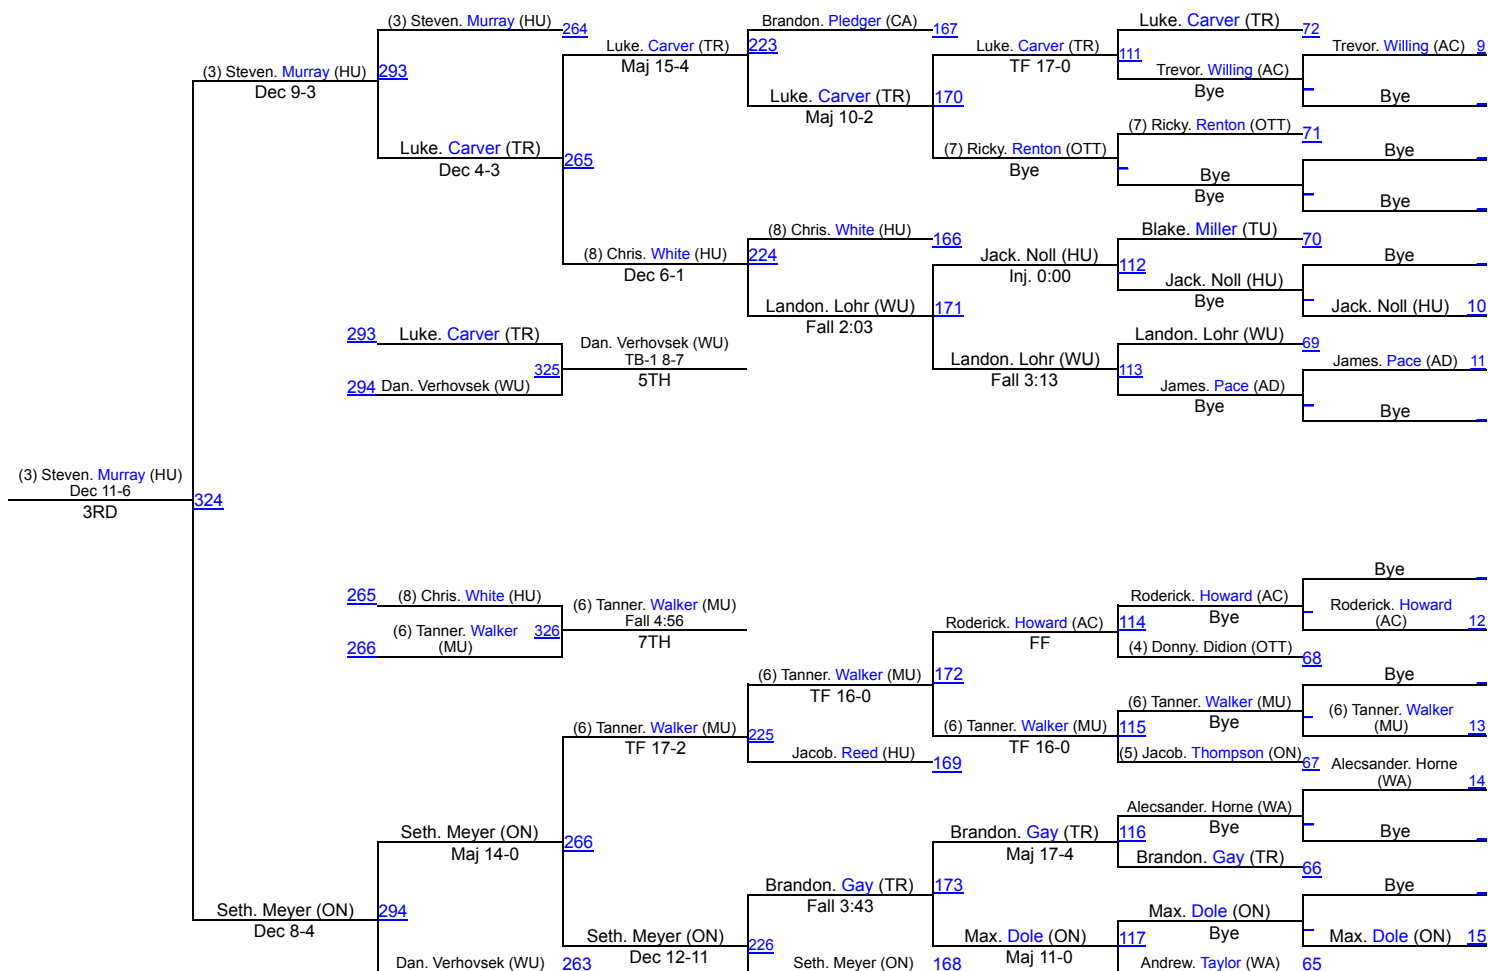

Collegiate 165