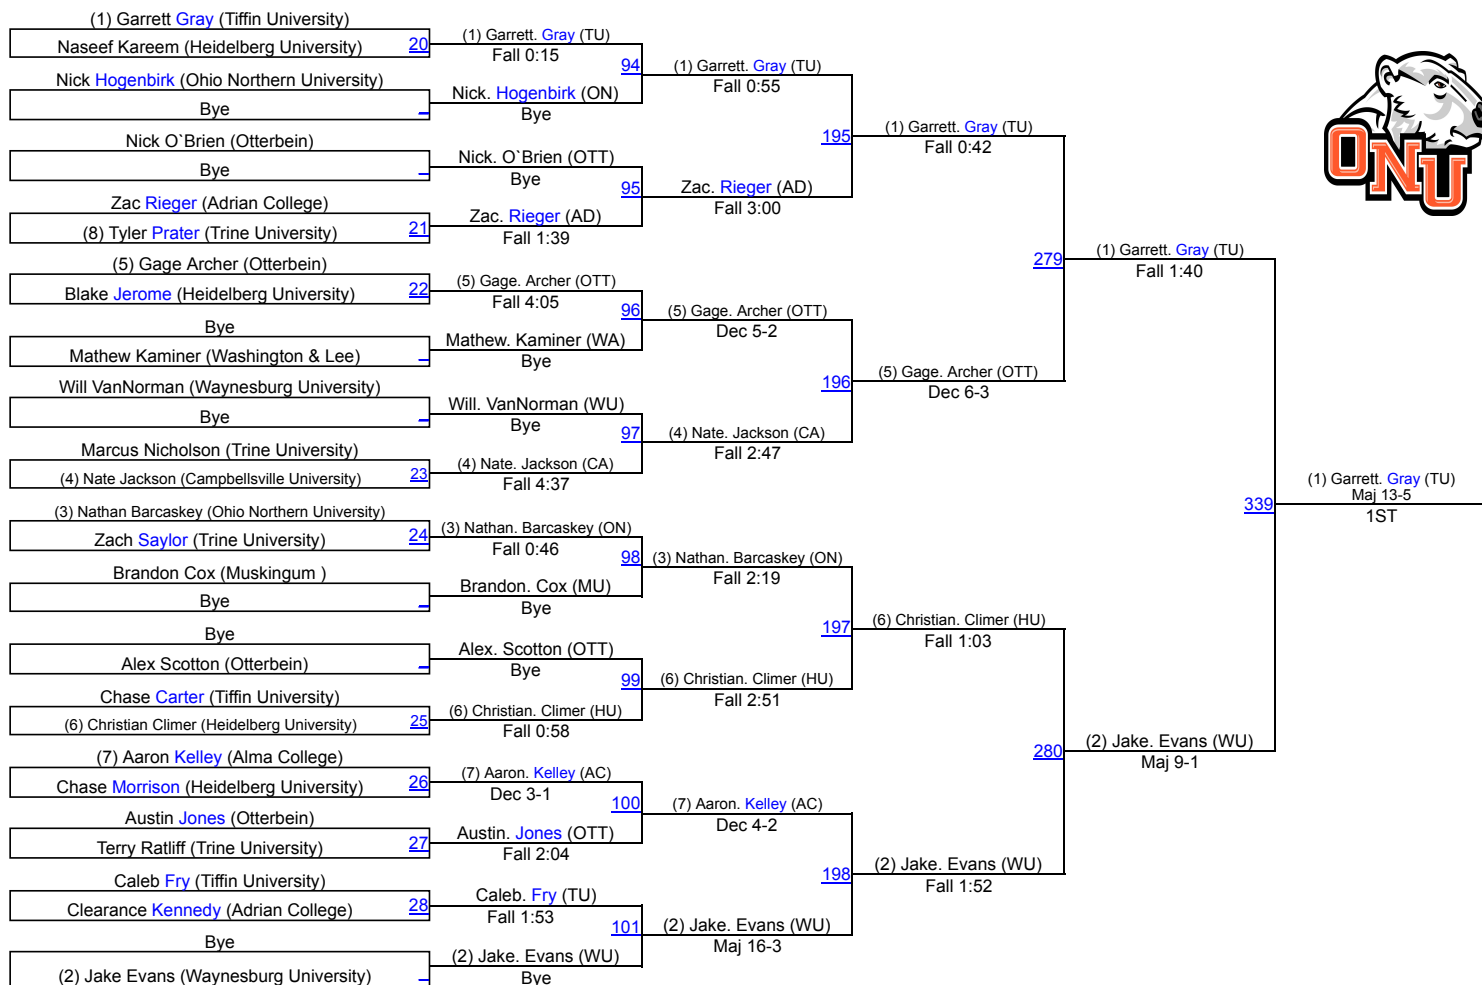

# Ohio Northern Invitational

# Ohio Northern Invitational

**Collegiate 285**