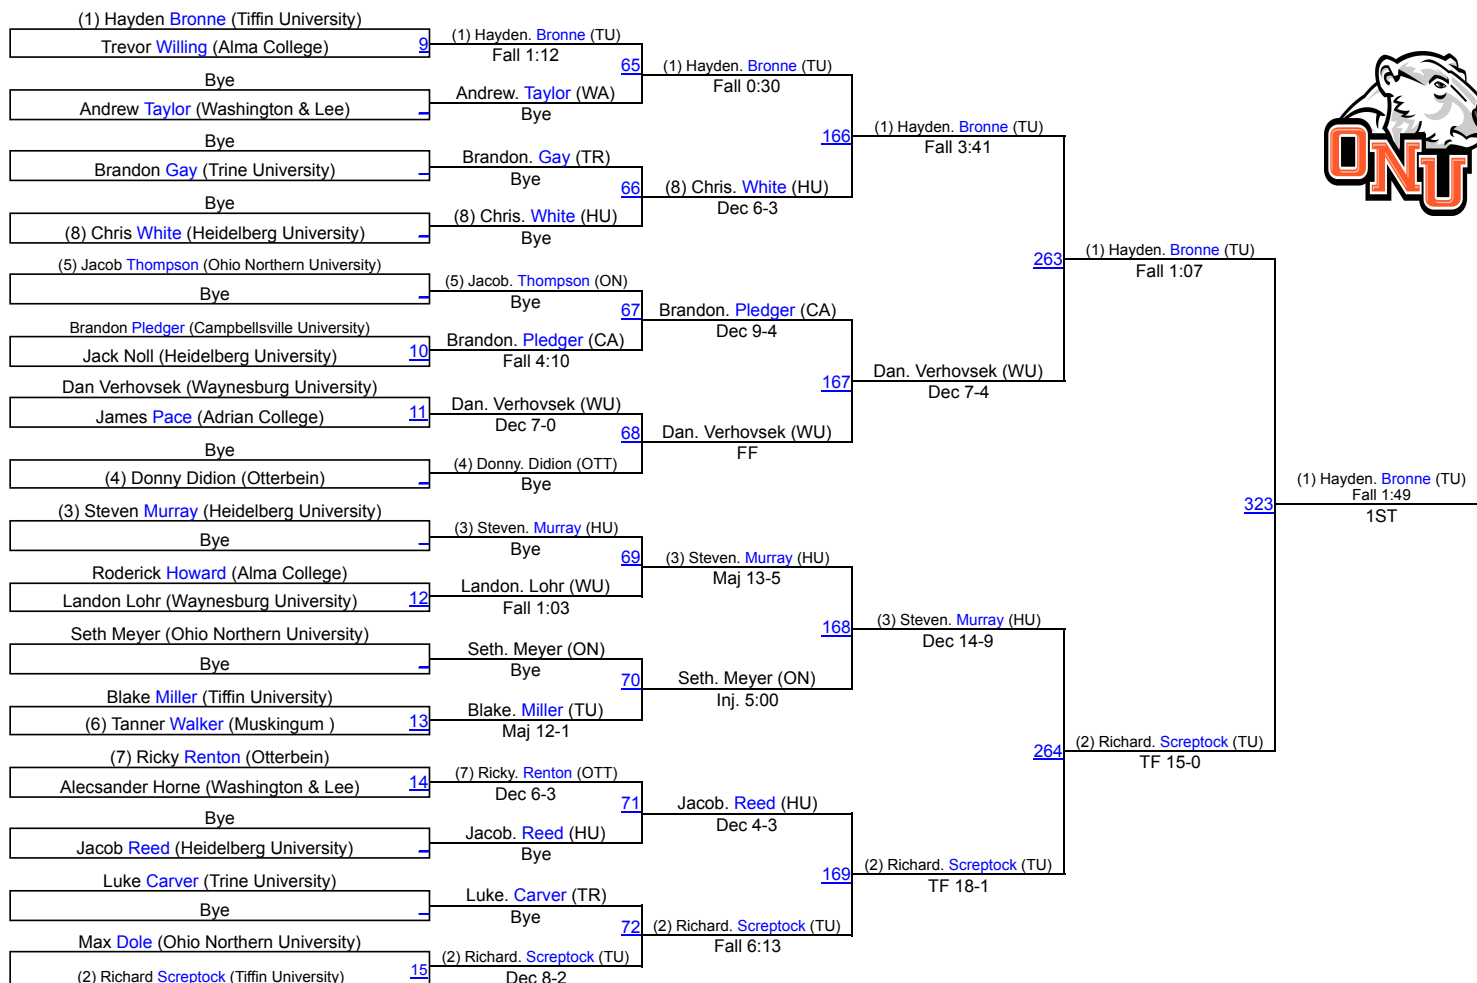

Ohio Northern Invitational

Collegiate 165