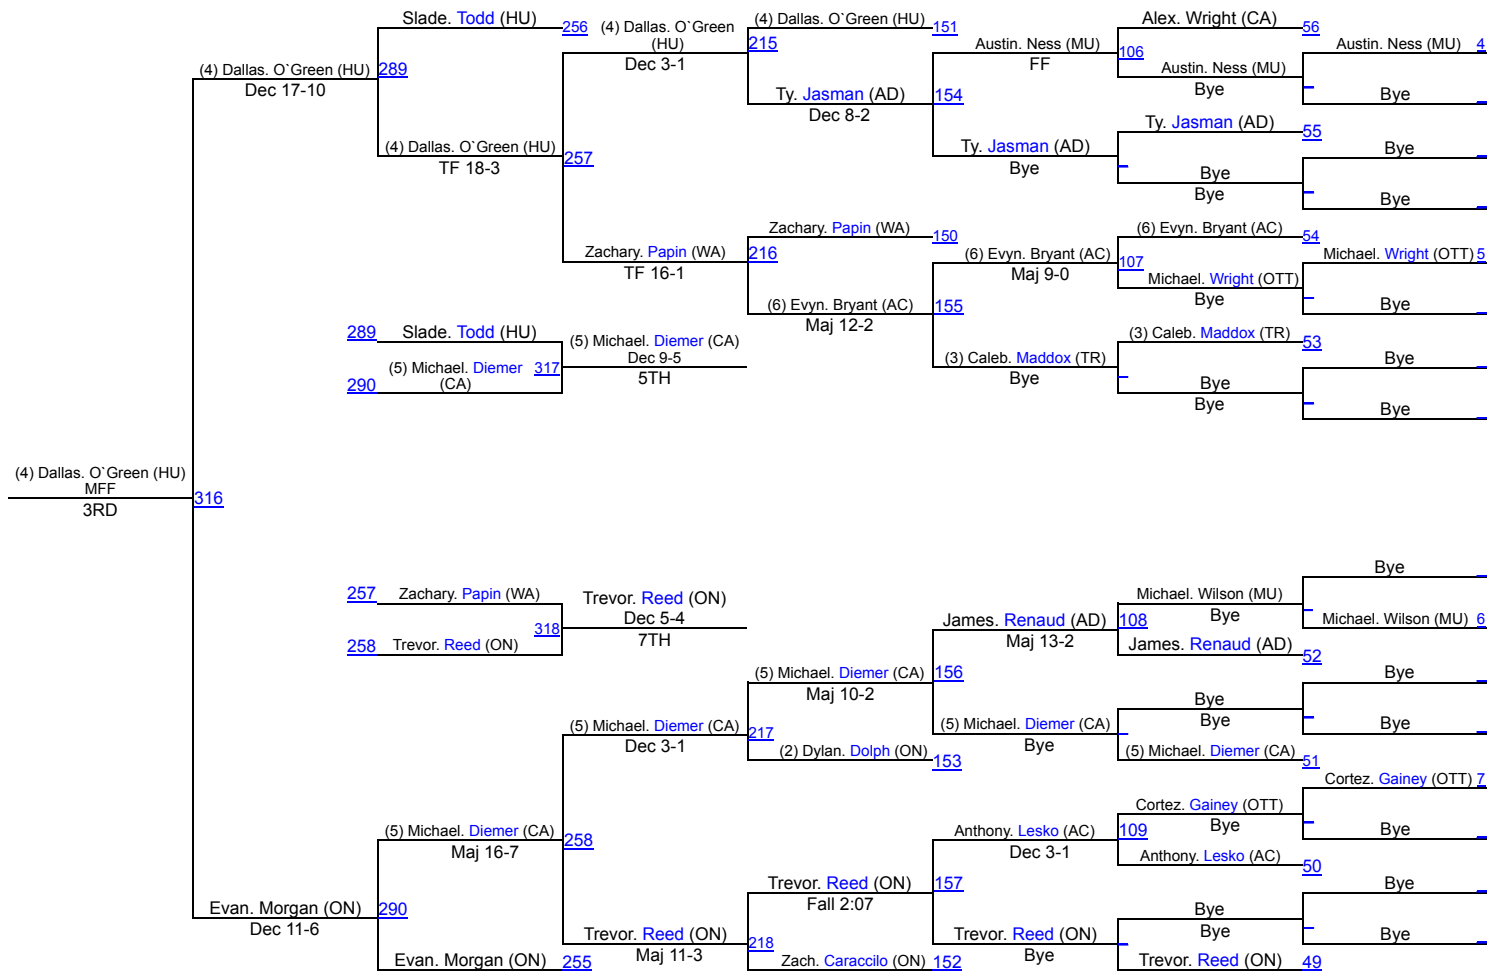

Collegiate 149