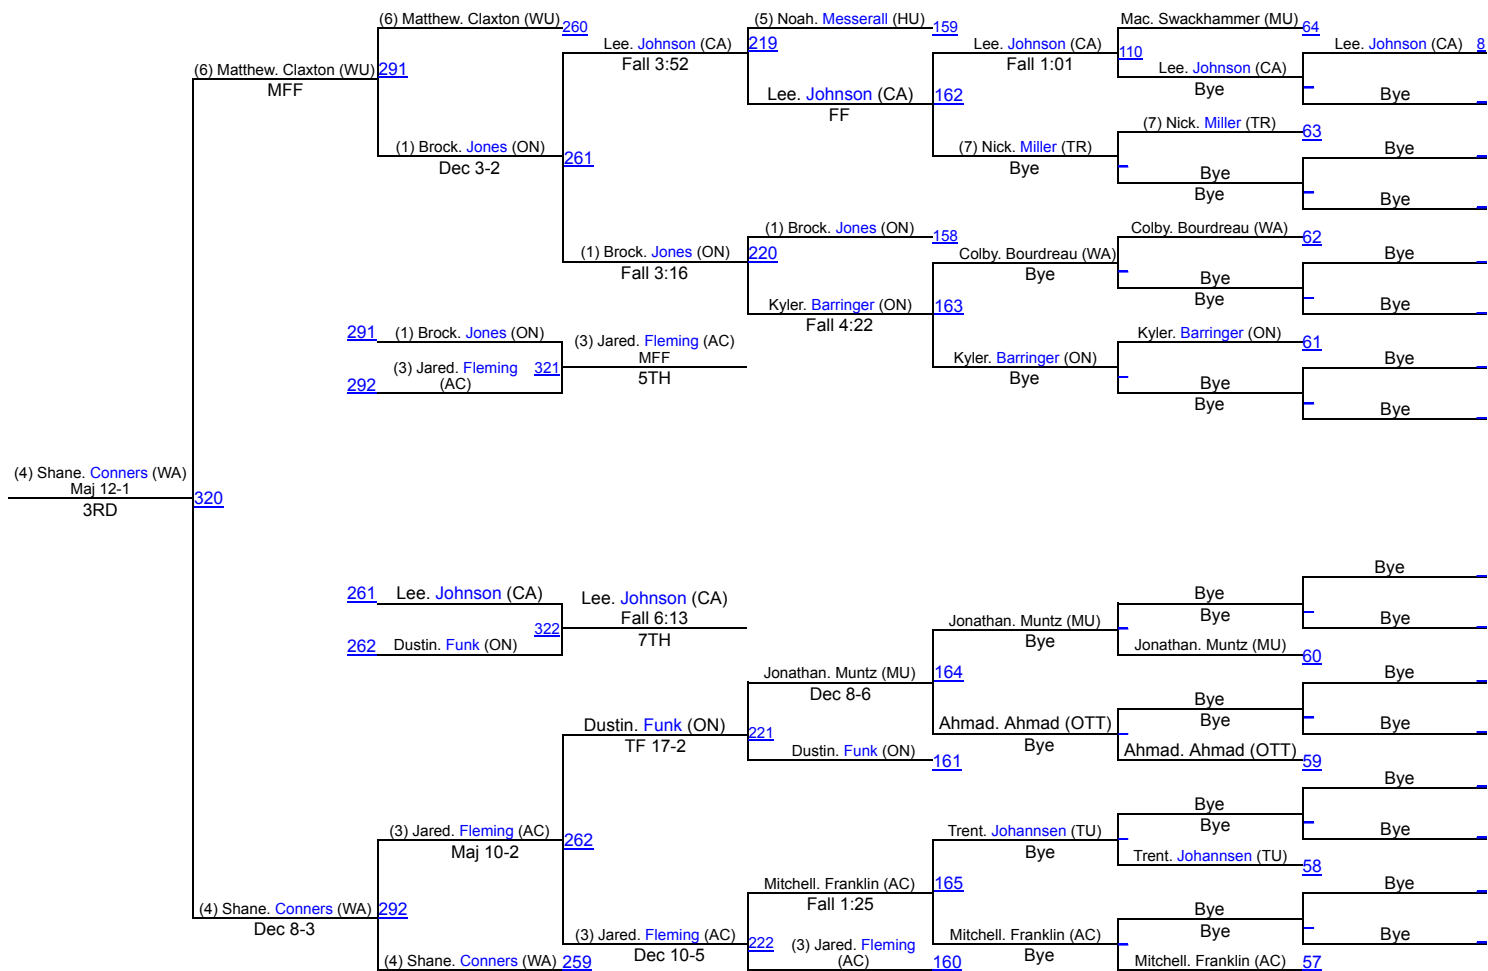

Collegiate 157