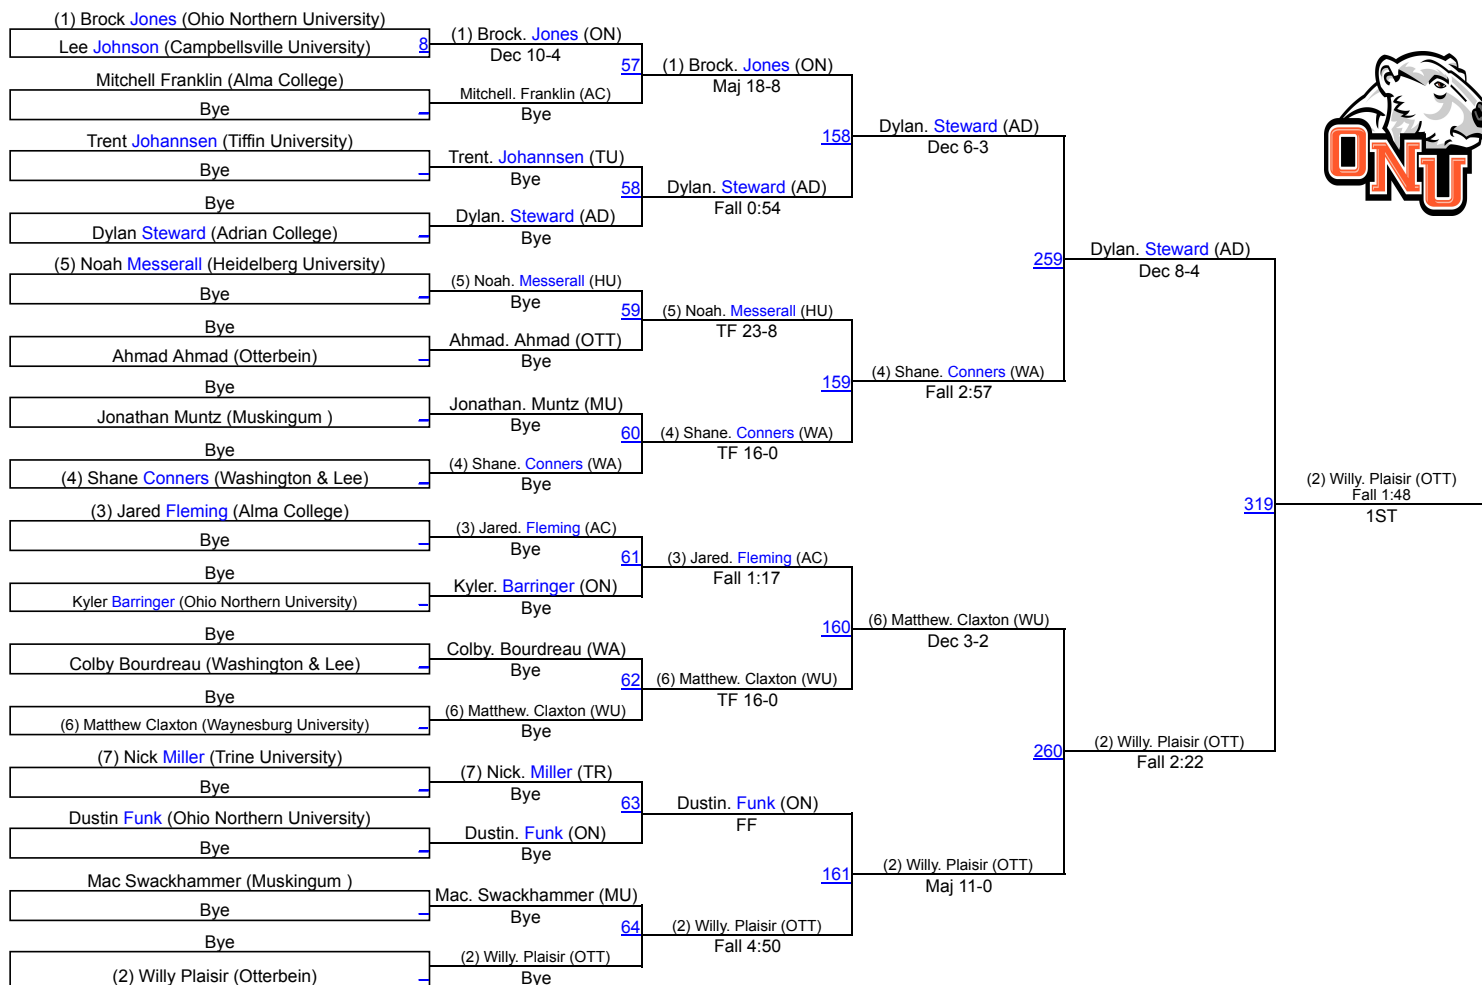

Ohio Northern Invitational

Collegiate 157