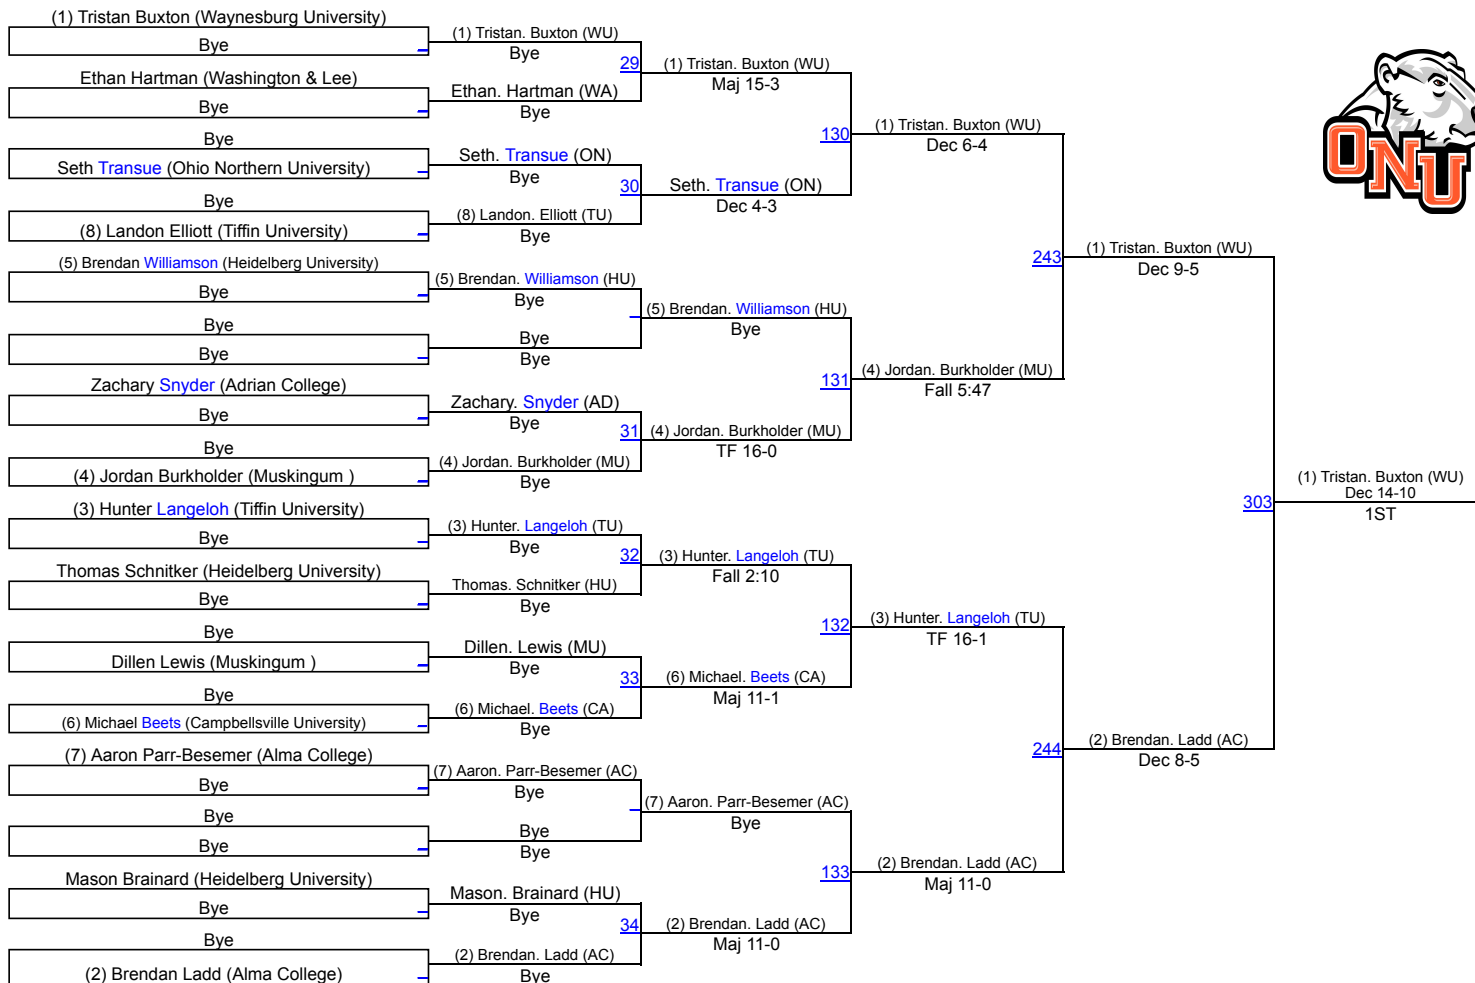

Ohio Northern Invitational

Collegiate 125