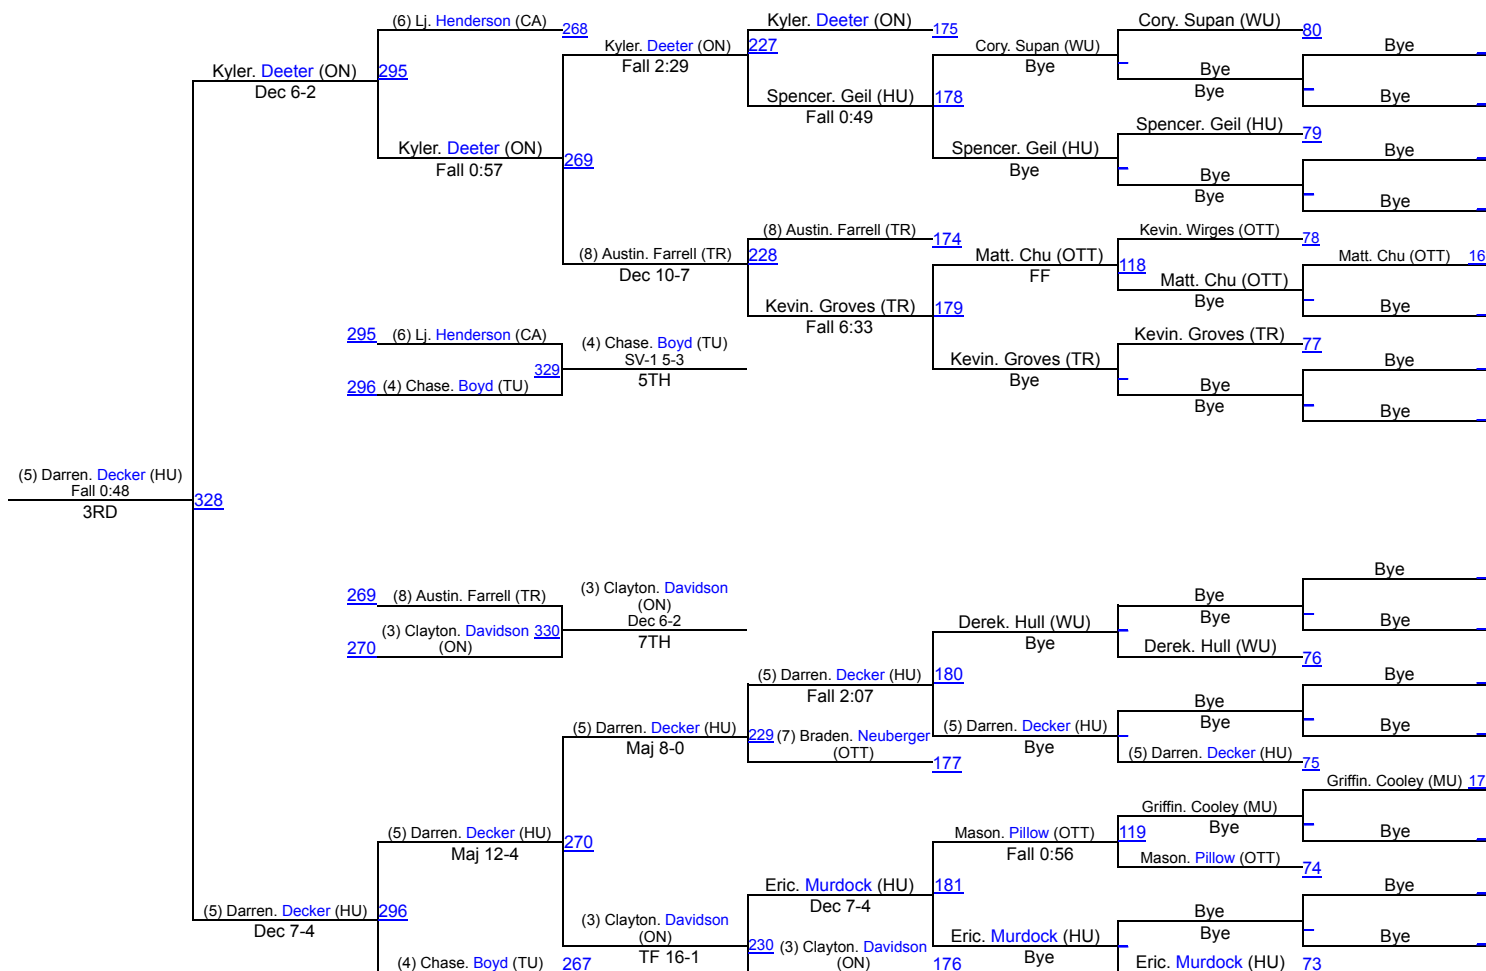

Collegiate 174