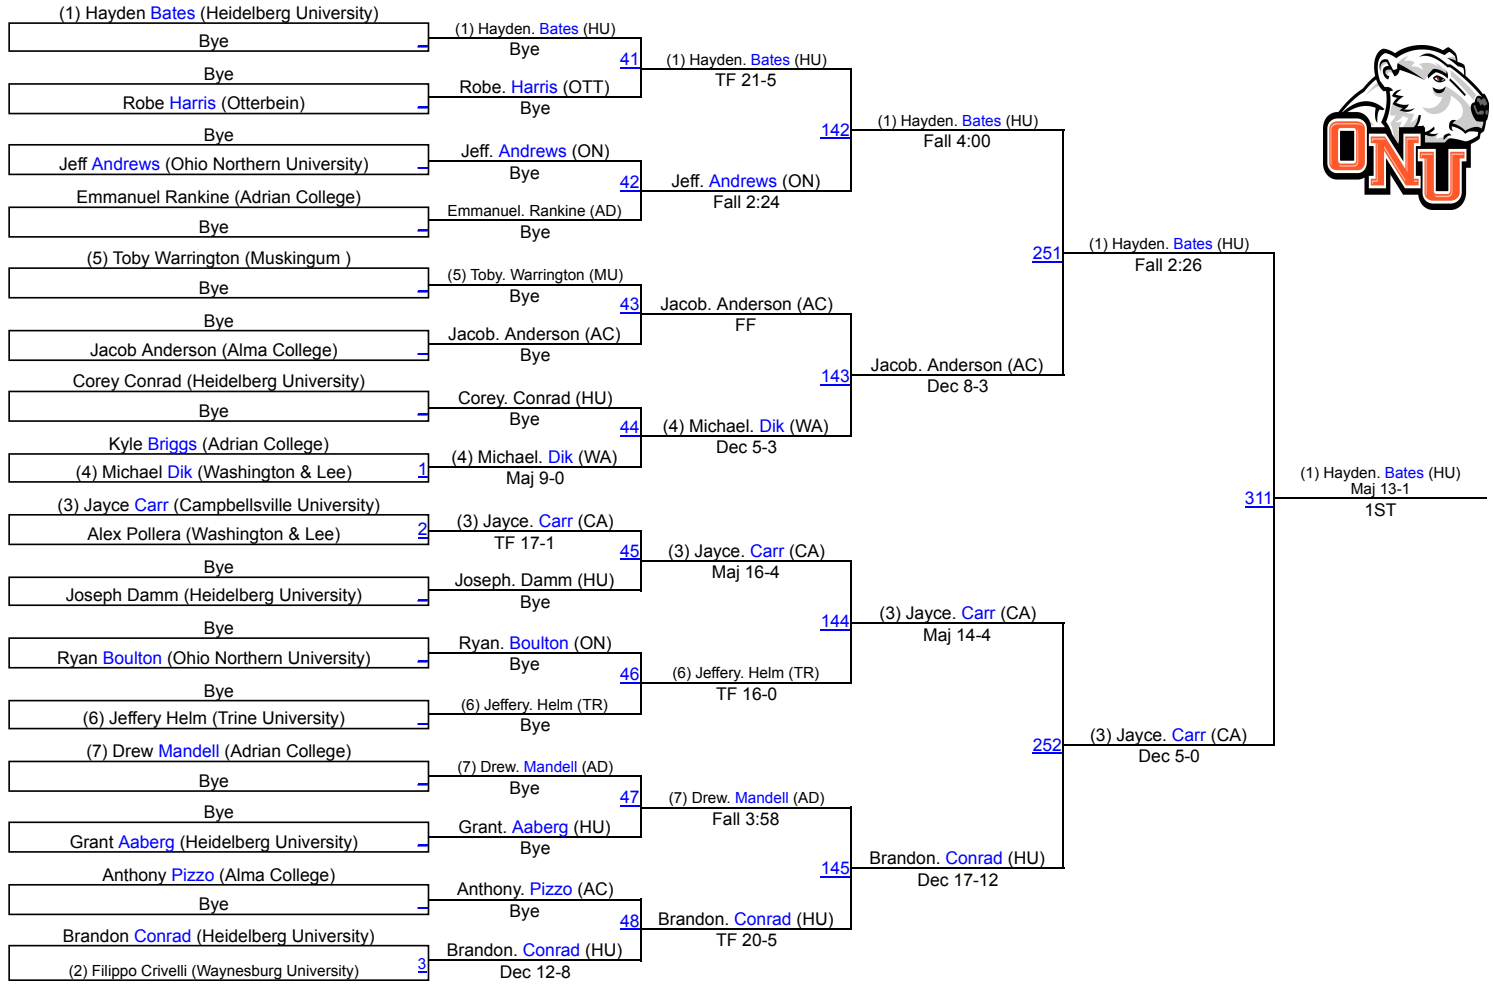

Ohio Northern Invitational

Collegiate 141